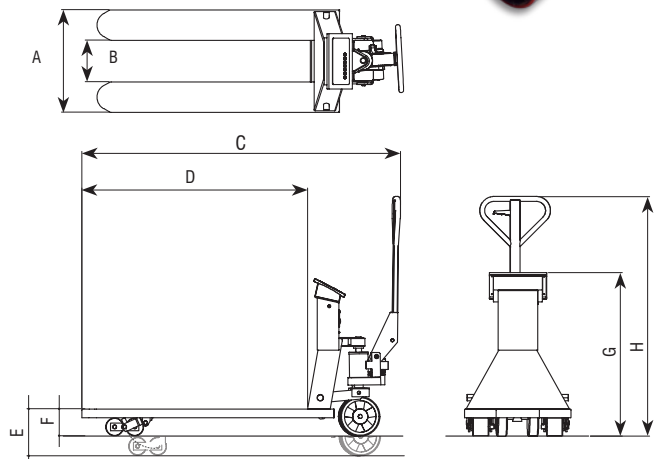

### GI410i LCD INDICATOR:

- Weight tare digital indicator
- Stainless steel housing.
- IP54 or IP65 protection.
- Backlight LCD display. With digits of 40 mm.
- Wall support included.
- Power supply 230VAC.
- 2 output RS232 are included.
- Multiinterval standard (other options on request: monorange or multirange).
- Units: kg.
- Approval 6.000 divisions OIML class III and IV.
- EC approval.

### FUNCTIONS:

- Weight accumulation: automatic / manual
- Totalization on screen
- Gross / Net
- Manual tare and pretare
- Back to zero
- Piece counting function
- Checkweigher with LCD signal
- Function division 1/10 verification. Display for a few seconds.

Dimensions (mm)	A	B	C	D	E	F	G	H
EURO	530	215	1570	1150	200	80	870	1200
WIDE	680	360	1630	1220	200	80	760	1210

Code #	Capacity (kg)	Readout (g)	Printer	Type	Packing dimensions (mm)	Packing weight (kg)	Certifications	
							ENAC	
							Code #	
290001	1000/2000	200/500		EURO	1600x600x1400	118	900004	
290002 <b>M</b>	1000/2000	500/1000		EURO	1600x600x1400	118	900004	
290003	1000/2000	200/500	•	EURO	1600x600x1400	118	900004	
290004 <b>M</b>	1000/2000	500/1000	•	EURO	1600x600x1400	118	900004	
290009	1000/2000	200/500		WIDE	1600x600x1400	130	900004	
290010 <b>M</b>	1000/2000	500/1000		WIDE	1600x600x1400	130	900004	
290011	1000/2000	200/500	•	WIDE	1600x600x1400	130	900004	
290012 <b>M</b>	1000/2000	500/1000	•	WIDE	1600x600x1400	130	900004	